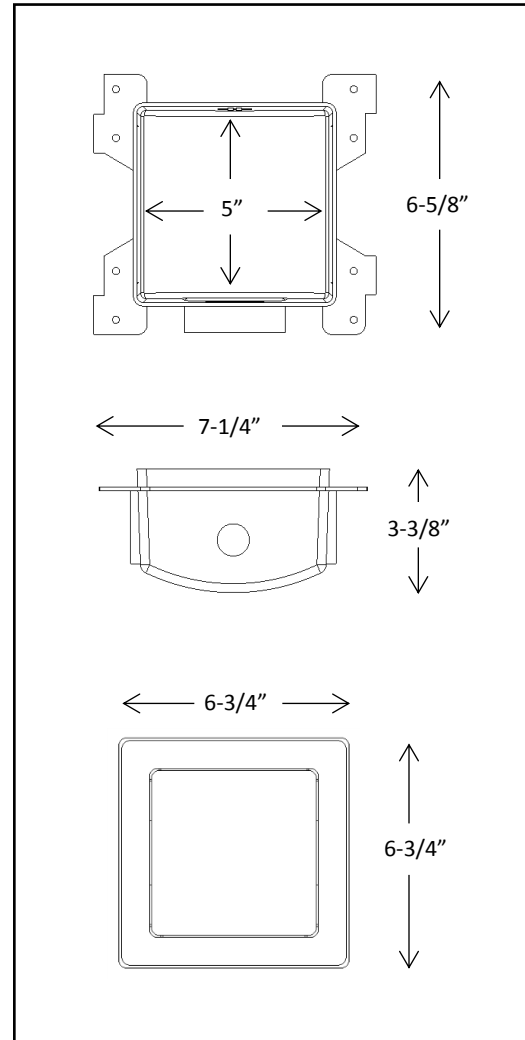

Patent(s) Pending

Ayrlett®
company

www.ayrlett.com
sales@ayrlett.com

Phone: 877.99.ayrlett
Fax: 208.465.6786

PO Box 3191
Nampa, ID 83653